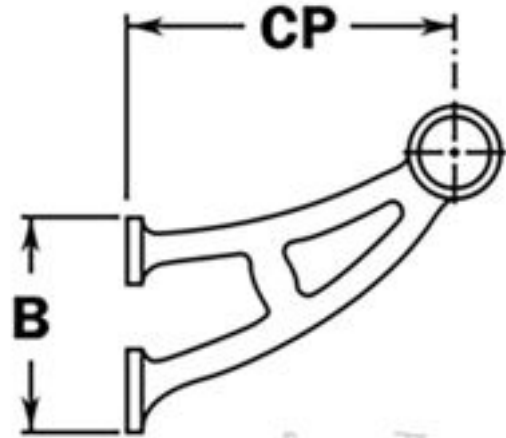

SignatureThings