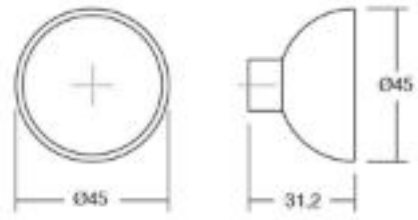

SignatureThings...