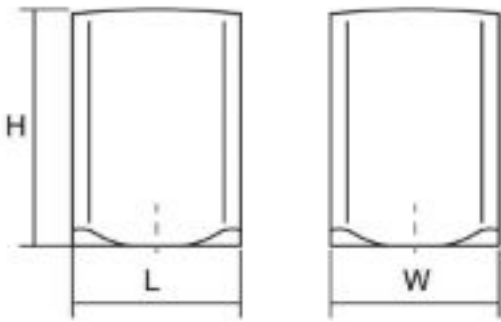

SignatureThings