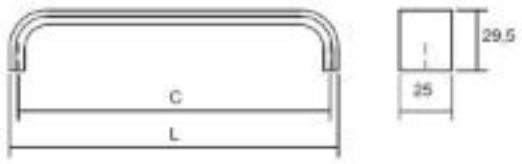

SignatureThings