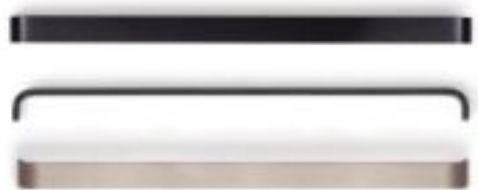

SignatureThings