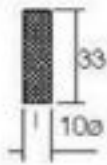

SignatureThings