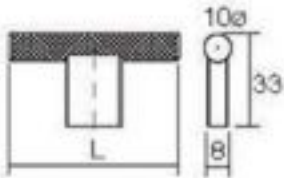

SignatureThings